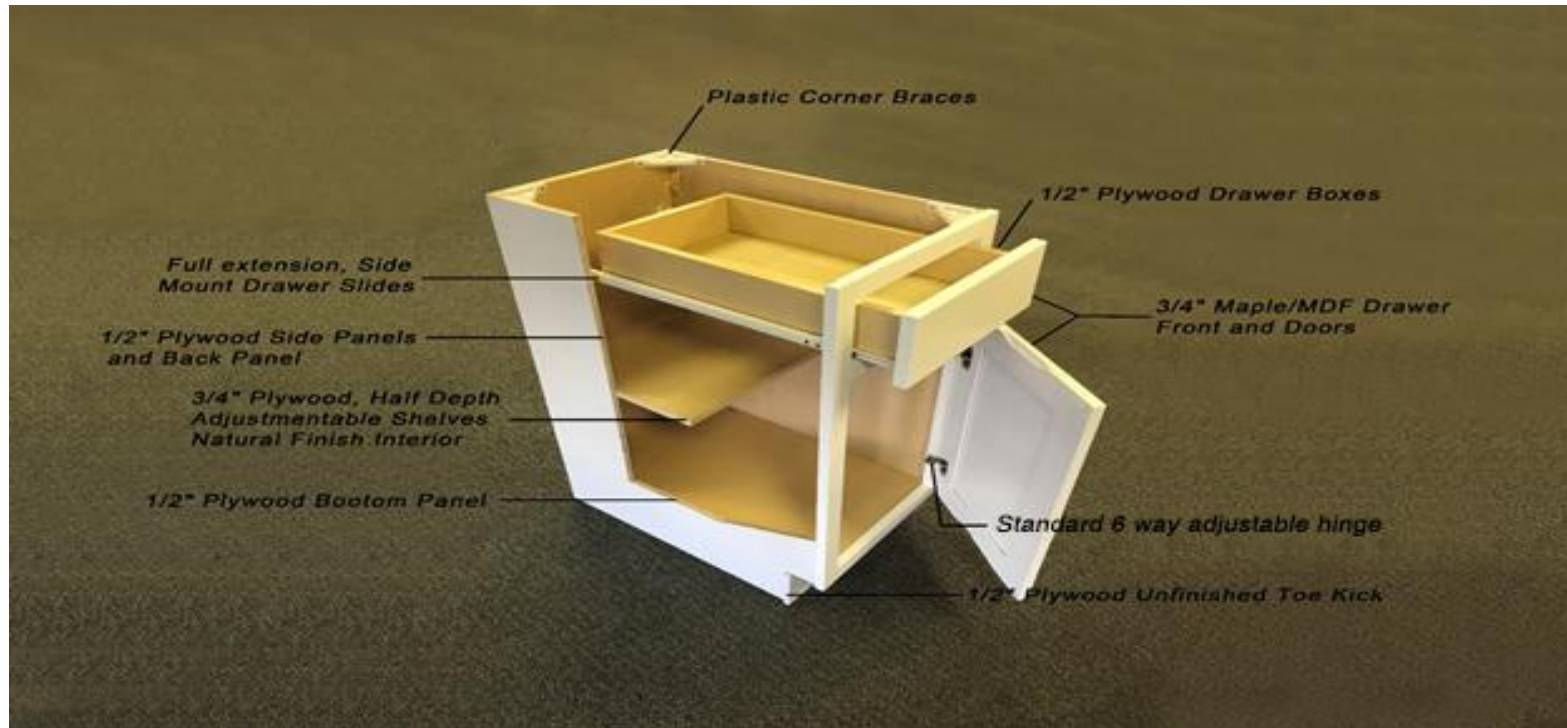

Cabinet Construction

Metal Clip Construction