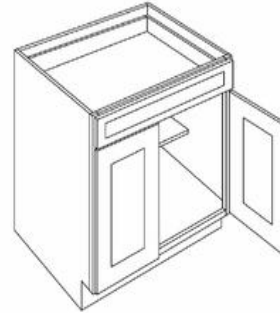

Base - 2 Doors and 1 Drawer

B24	24" W 34 1/2" T 24" D
B27	27" W 34 1/2" T 24" D