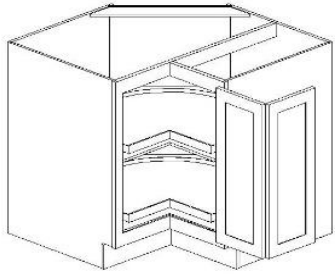

CORNER AND DRAWER BANK CABINETS

Lazy Susan (EZ Reach Base w/ Lazy Susan)

LS36

12" doors, 36" back, 24" sides